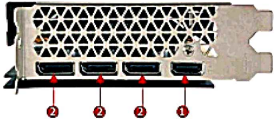

RTX3070-8GB GDDR6

iPacTech

Specifications

GPU	RTX3070
Memory Size	8GB
Memory Type	GDDR6
CORES	5888 Units
Core/Boost Clock	1440/1710 MHz
Memory Clock	14 Gbps
Memory Bus	256-Bit
Interface	PCI Express 4.0
Output	3*DP/HDMI
Power Consumption	220W
Recommended PSU	650W
Dimension	244x130x43mm
Maximim Resolution	7680x4320

I/O Connections

- 1 HDMI
- 2 Display Port

Dimensions

8 pin Power connectors*2